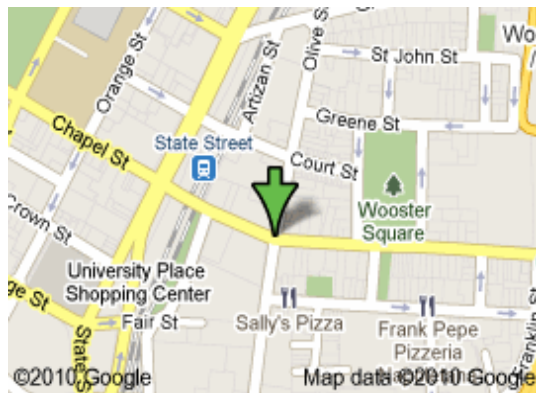

# **NEW LOCATION**

**ALCOHOLICS IN ACTION GROUP  
SUNDAYS 8PM**

**St. Paul & St. James Episcopal Church  
57 Olive Street  
New Haven, CT 06511**

## **DIRECTIONS:**

If you are driving **east on CT-34**, leave CT-34 as it turns onto Ella Grasso Blvd., and drive straight across the Boulevard onto George Street; follow George Street all the way through town until it runs out, and at the end turn left onto Union Street; at the end of Union Street, right onto Chapel; then right onto Olive Street.

**From I-95:** Take Exit 47 onto the CT-34 Connector - if you are northbound, it is a left exit; take Exit 1 off the Connector, and drive straight; at a stop light, turn right onto Church Street; go to Chapel Street and turn right; then go to Olive Street and turn right.

**From I-91** (southbound): Take Exit 2 (Hamilton Street); at the end of the ramp, turn right onto Hamilton Street; when Hamilton Street runs out, turn right onto Chapel Street; when you see the church on your left, turn left onto Olive Street.