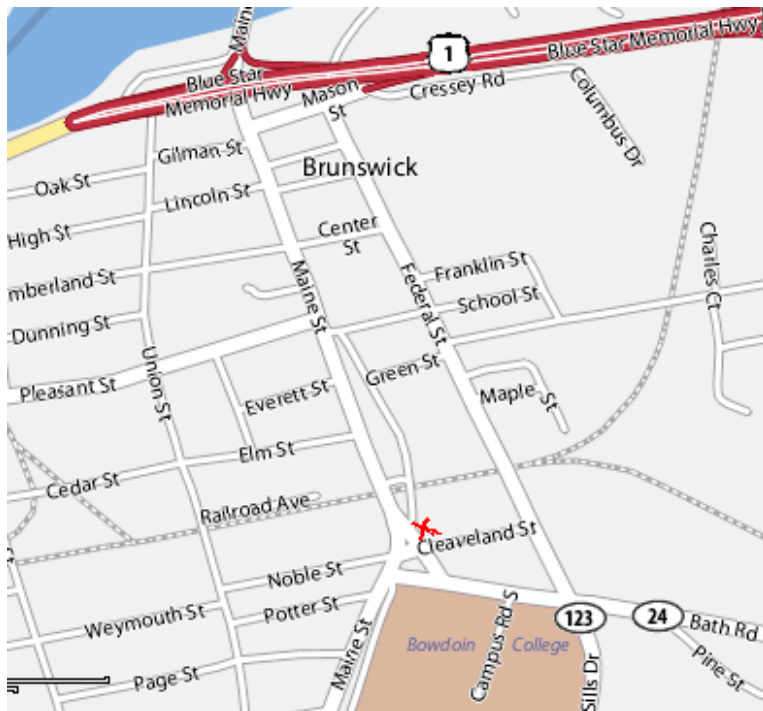

## BRUNSWICK SPEAKERS GROUP

**Tuesday Evenings from 8:00 – 9:00 p.m.  
Handicap Accessible**

**First Parish Congregational Church (Pilgrim House)  
9 Cleveland Street  
Brunswick, ME 04011**

### From I-295:

- Take Exit 28 (Brunswick Rt. 1 Coastal Route)
- Go east on Rt. 1 (Pleasant Street)
- At intersection of Mill Street – Keep straight on Pleasant Street to Maine St.
- Make right on Maine Street
- Make left on Bath Road
- Make left on Federal Street
- Make immediate left on Cleveland
- Pilgrim House is on the right at the end of Cleveland Street

### From Bath

- Take Route 1 South
- Make left onto Pleasant Street
- Make right on Maine Street
- Make left on Bath Road
- Make left on Federal Street
- Make immediate left on Cleveland
- Pilgrim House is on the right at the end of Cleveland Street