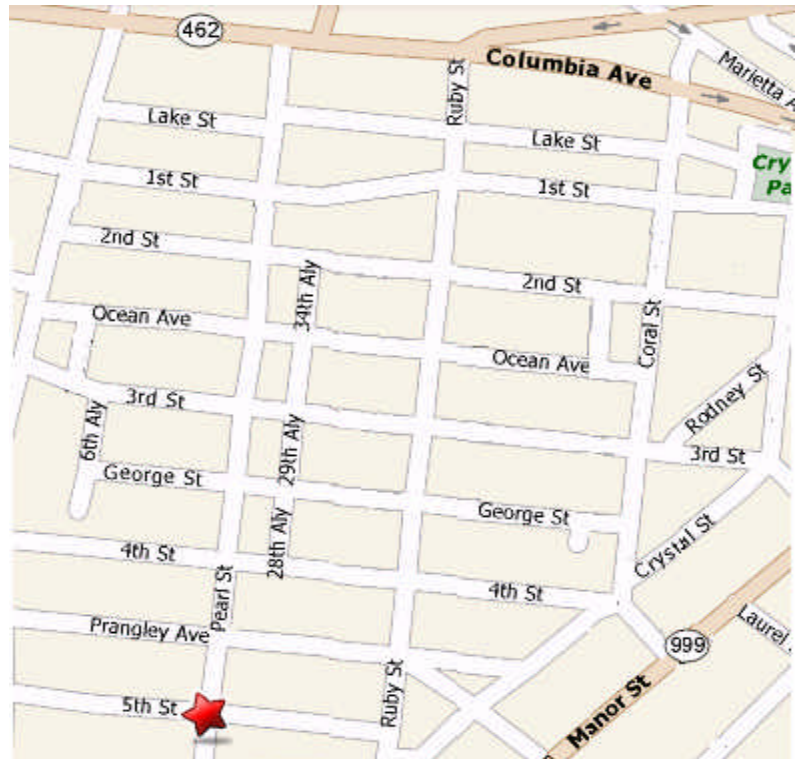

## “FROM THE HEART” SPEAKERS GROUP

Wednesday Evenings from 8:00 – 9:00 p.m.

**Redeemer Lutheran Church**  
**500 Pearl Street**  
**Lancaster, PA 17603**

### From York & West:

- Take US Route 30 East to the Harrisburg Pike exit
- Turn right onto Harrisburg Pike
- Turn left onto College Avenue
- Turn right onto Columbia Avenue / PA Route 462
- Turn left onto Pearl Street
- Church is on the right... street parking only

### From Points North & East

- From US Route 30, take US Route 222 South (Lititz Pike)
- Turn right toward train station and then left onto N. Prince Street
- Turn right onto W. Orange Street / PA Route 462, which becomes Columbia Avenue.
- Turn left onto Pearl Street
- Church is on the right...street parking only