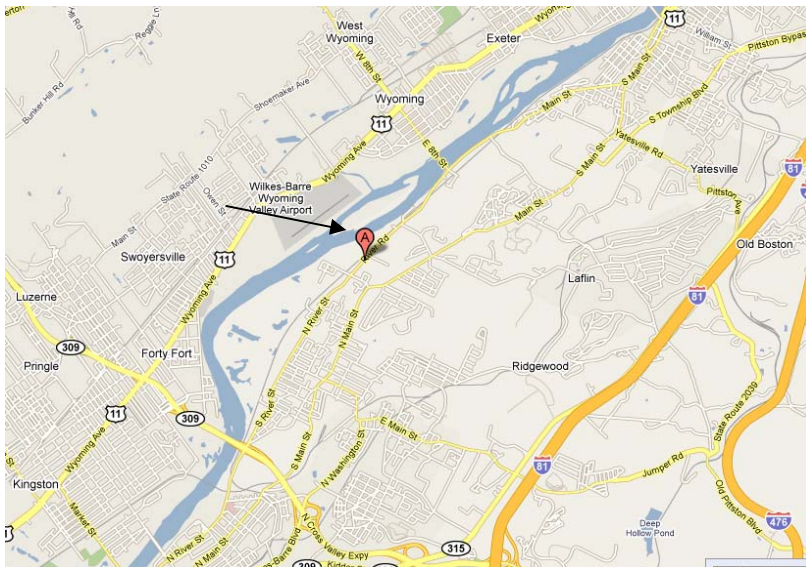

Language of the Heart Speakers Group

Saturdays
7:00 pm
Beginning February 14th, 2009

Dayspring Bible Chapel
1233 N. River Road
Plains, PA 18705

Between Cross Valley Express (Rt. 309) & the 8th Street bridge

Take exit 3 from the
Cross Valley
Express (Rt. 309).
Head north toward
Pittston for 1.7
miles. Chapel is on
the left.

Speaker recordings, related meeting & conference information
Available at no charge on www.intoaction.org