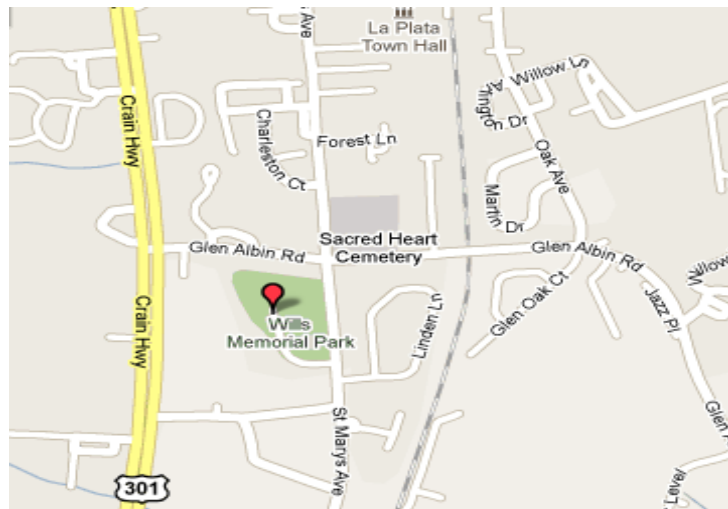

New Meeting

LA PLATA SPEAKERS GROUP

Tuesdays - 7:30 PM

Beginning September 7th, 2010

Wills Memorial Park

1 Block South of Intersection of

Glen Albin Road & St. Mary's Avenue

La Plata, MD 20646

Directions

From I-495 Capitol Beltway

From I-495, take exit 7A (Branch Ave South toward Waldorf). In 12 miles, merge onto US-301 South (Crain Hwy). In 10 miles, you'll pass MD-225, staying on US-301 approx. $\frac{3}{4}$ mile, turn left on MD-6 (Charles St.) In $\frac{1}{4}$ mile turn right on St. Mary's Ave. In $\frac{3}{4}$ mile, turn right into Wills Memorial Park. Follow to building on left.

From Fredericksburg / Falmouth, VA

Take VA-218 East (E. Butler Road/County Road 664) approx. 24 miles. About $\frac{1}{2}$ mile after road becomes VA-206 (E. Dahlgren Road), turn slight left onto US-301 North (James Madison Pkwy). In approx. 18 miles, turn right onto Glen Albin Road. In $\frac{1}{4}$ mile turn right onto St. Mary's Ave. Turn right into Wills Memorial Park. Follow to building on left.