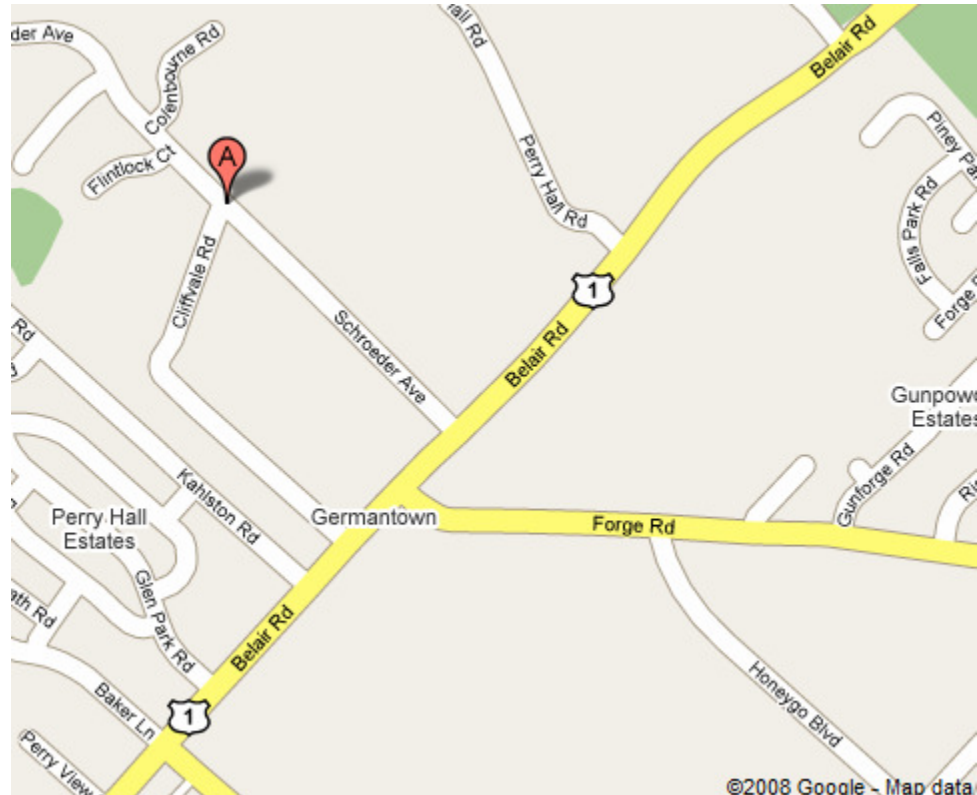

# NEW LOCATION

## Perry Hall Speaker Group

**Tuesday Nights from 8:30 – 9:30 p.m.  
Starting September 16<sup>th</sup>, 2008**

**Perry Hall Baptist Church  
3919 Schroeder Avenue  
Perry Hall, MD 21128**

**I-95 & MD Rt 43  
(Exit 67B, White  
Marsh Blvd):**

Take Exit 67B off of I-95. Go West for 4.3 miles, go north (right) on Rt.1 (Belair Rd). In 6.4 miles, go left on Schroeder Avenue (Carrolton Bank). In 0.4 miles take left into church parking lot. Go straight, meeting is at the end of the building in the gymnasium.

**From Balt Beltway  
(I-695) & MD Rt 1:**

Take Exit 32B (US Route 1/Belair Road) North. In approx. 4 miles, go left on Schroeder Avenue (Carrolton Bank). Follow above directions.

**Speaker recordings, related meeting & conference information  
Available at no charge on [www.intoaction.org](http://www.intoaction.org)**