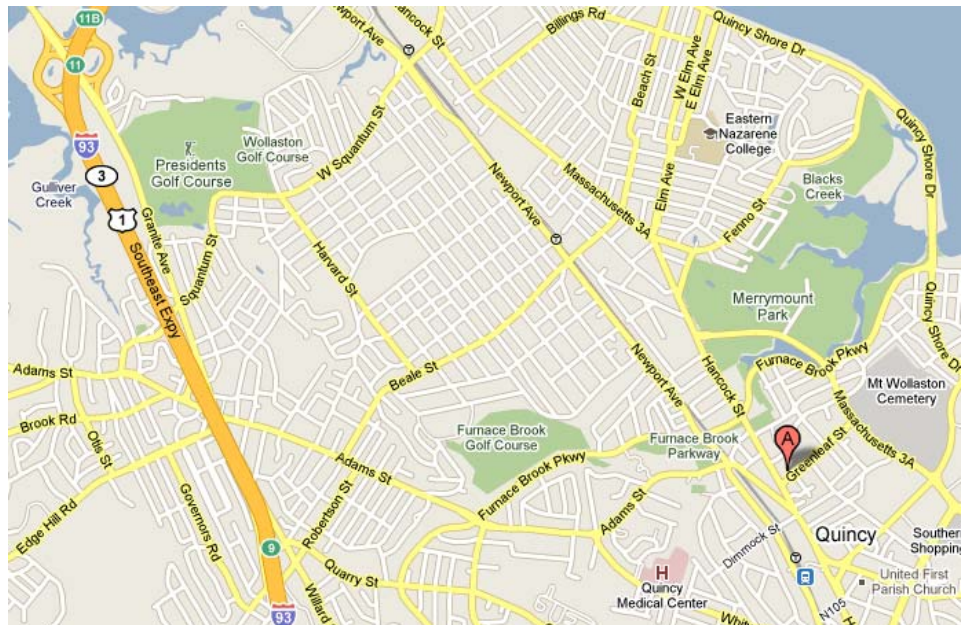

Quincy Saturday Night

Formerly Dorchester Saturday Night
New Location

Saturday's
8:30 – 9:30 p.m.
Beginning November 13th, 2009

One Hour Speaker Meeting w/Discussion

Christian Science Church
20 Greenleaf Street
Quincy, MA 02171

Off street parking & handicap accessible

From the North on I-93:

Take Exit 12, slight right on Gallivan Blvd then slight right on Neponset Ave. towards Quincy. In $\frac{3}{4}$ miles turn right at Newport Ave. In 2 miles turn left at Furnace Brook Pkwy. Take 1st right onto Hancock St., Take 3rd left onto Greenleaf Street.

From the South on Rt.3:

Take Exit 19, Burgin Pkwy toward Quincy Center & Upland Road. Into 2 miles turn right at Dimmock St., take first left onto Hancock St., Take 3rd right onto Greenleaf Street.

Contact: Dave P. 617-930-0106 or Sean K. 617-824-0436