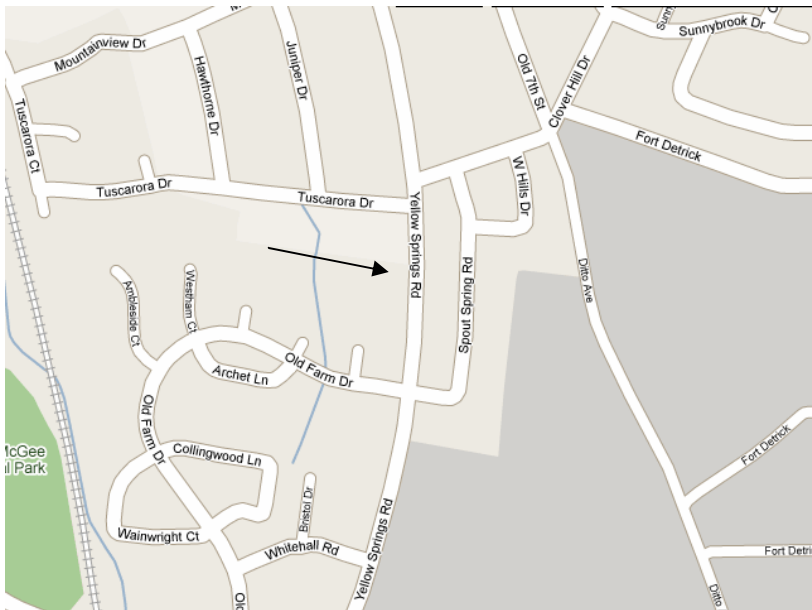

NEW MEETING

Rosemont Speakers Group

Mondays

8:30 pm

Beginning March 16th, 2009

**Grace Community Christian Church
Yellow Springs Road (Rosemont Avenue)
Between Old Farm Drive & Tuscarora Drive
Frederick, MD 21702**

From Route 15, Take Exit 14 to go north on Rosemont Avenue which will become Yellow Springs Road. After passing Ft. Detrick on your right and then Old Farm Drive on your left, the church is on the left, at the point where four lanes becomes two lanes, before Tuscarora Drive.