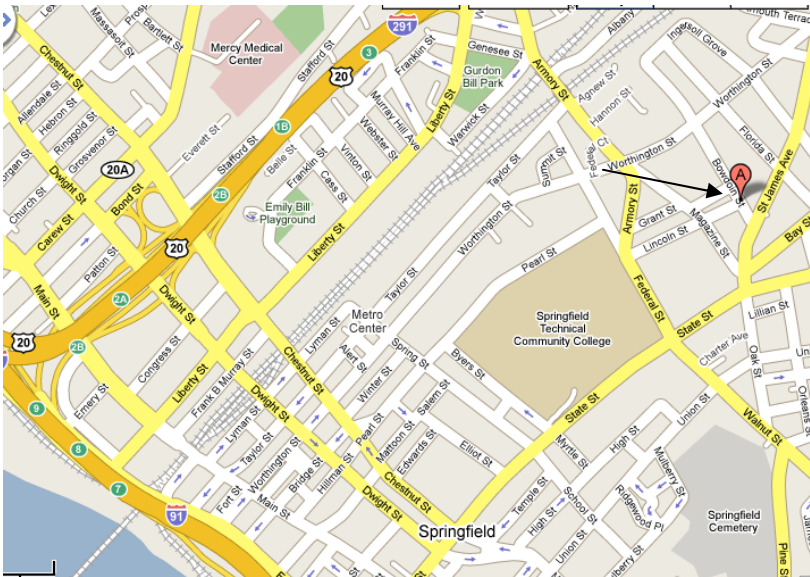

NEW MEETING

Springfield Speakers Group

Saturdays

8:00 pm

Beginning June 6th, 2009

Christian Embassy Church
30 Bowdoin Street
Springfield, MA 01109

From the Mass Pike (I-90), Take Exit 6 (I-291) west toward Springfield. In 3 miles take Exit 4 toward St. James Ave. In ¼ mile turn left on Page Blvd then slight left on St. James. In 1 ¼ mile turn right on Bowdoin.

From I-91 South, Take Exit 8 (I-291) east. In 1.3 miles take Exit 3 (Armory St.) Go left at fork and then in ½ mile go slight right on Armory, then slight left on Magazine St. Take next left on Bowdoin Terrace then next right on Bowdoin.