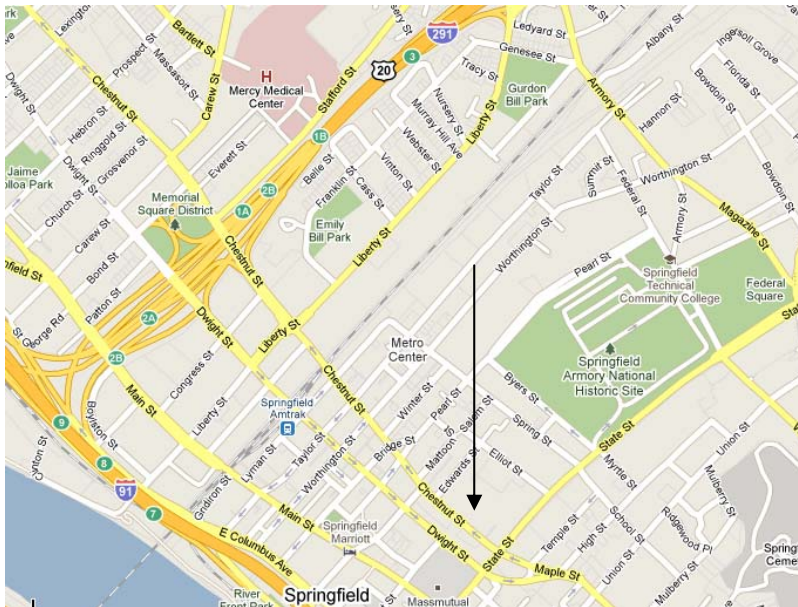

NEW LOCATION

Springfield Speakers Group

Saturdays

8:00 pm

Beginning September 4th, 2010

Christ Church Cathedral
35 Chestnut Street
Springfield, MA 01103-1786

From the Mass Pike (I-90), take Exit 6 (I-291) west toward Springfield. In 4 ½ miles take Exit 1A toward I-91 South. Take exit 2A (Chestnut St.) and follow directions below.

From I-91 South, Take Exit 8 (I-291) east. In ¾ miles take Exit 2A (Chestnut St.)

In ¼ mile, turn right on Liberty Street. Make immediate left on Dwight Street. In ¾ mile slight left to stay on Dwight and then 1st left on Maple Street which becomes Chestnut Street. Church on the right..