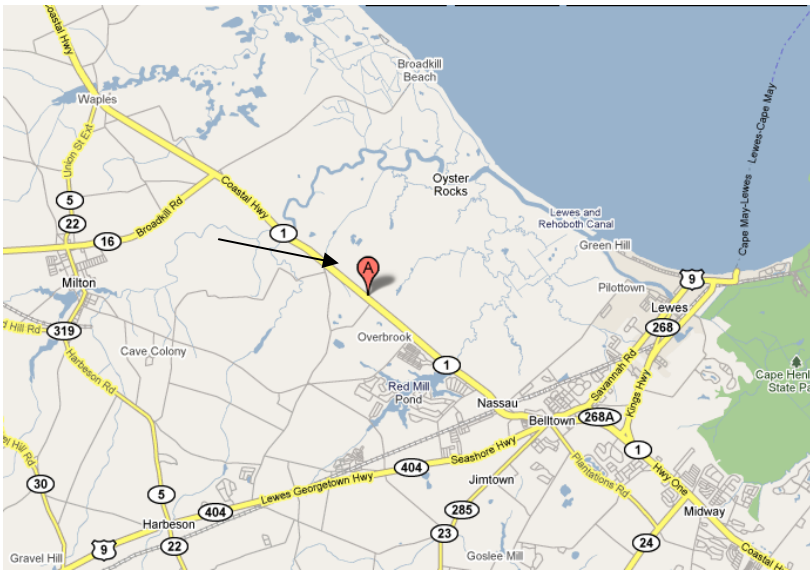

## The Point Speakers Group

Thursdays

8:00 pm

Beginning October 1<sup>st</sup>, 2009

Lewes Church of Christ  
15183 Coastal Hwy  
Milton, DE 19968

White Church called "The Point" on Route 1/Coastal Hwy South

From the North, go  
16 miles south of  
Milford on Route 1,  
Coastal Highway.

From Georgetown,  
take 404 East for 7  
miles, go left on  
Hudson Road. Go 3  
miles, turn right on  
Eagles Crest/Rt.264,  
In 1 mile go left on  
Rt. 1.

From Ocean City go  
21 miles north on  
Ocean City  
Expressway, then 10  
miles north on Rt. 1.

**Speaker recordings, related meeting & conference information  
Available at no charge on [www.intoaction.org](http://www.intoaction.org)**