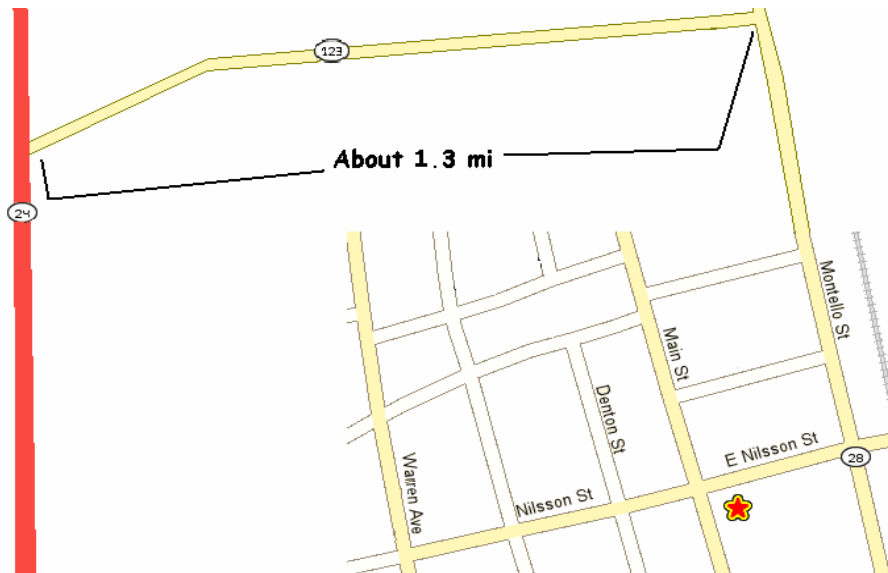

“There is a Solution Group”

SPEAKER / DISCUSSION MEETING

Saturdays, 6:00 – 7:00 pm

**First Evangelical Lutheran Church
900 Main Street
Brockton, MA 02301**

From North & West:

Take Route 128 to Exit 4 on the left, Route 24 South. Take Exit 17A / Rt. 123 east toward Brockton. Turn right onto Forest Avenue, then right onto Main Street.

From South & East

Take I-495 to Exit 7A, Route 24 North. Take Exit 17A / Rt. 123 east toward Brockton. Turn right onto Forest Avenue, then right onto Main Street.

Related meeting, conference information & Speaker Recordings - www.intoaction.org