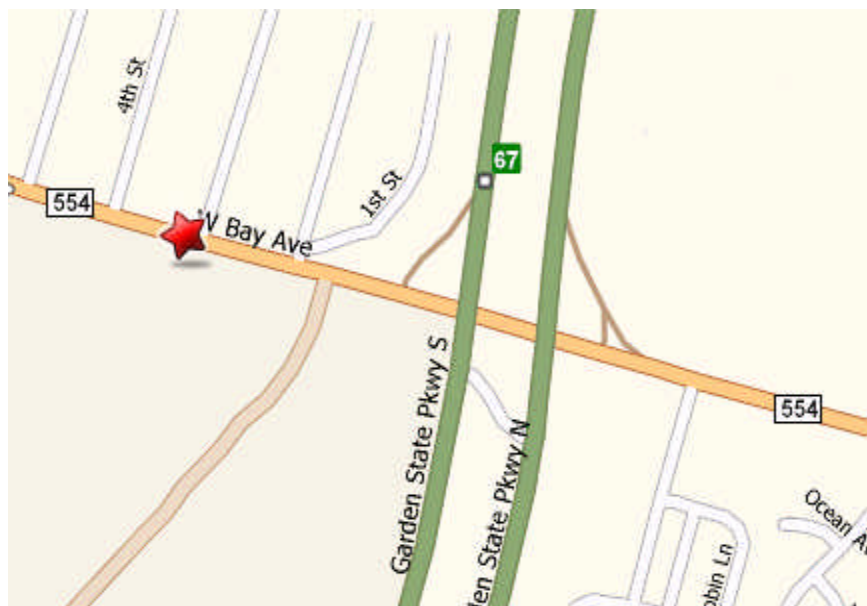

## THERE IS A SOLUTION SPEAKERS GROUP

**Saturday Evenings from 7:30 – 8:30 p.m.  
Handicap Accessible**

**The Bayside Chapel  
965 West Bay Avenue  
Barnegat, NJ 08005**

**From North/South:**

Take NJ Turnpike South (or North) to the Garden State Parkway. South (or North) via Exit 11. Take Exit 67 towards Barnegat / Chadsworth. Turn Right onto W. Bay Ave. The Church is 0.2 miles ahead on the left near 3<sup>rd</sup> Street.

**From West:**

Take Rt. 70 East. Enter roundabout and take 1<sup>st</sup> Exit onto Rt. 70 North. In 7.8 miles, enter next round about and take 1<sup>st</sup> exit onto Rt. 72. In 16.3 miles, turn right onto W. Bay Avenue. The Church is 4.2 miles ahead on the right near 3<sup>rd</sup> Street.

**From RT 9:**

Take Rt. 9 (North or South) to West Bay Avenue. Make a Left (or Right) onto W. Bay. The Church is 1.8 miles ahead on the right near 3<sup>rd</sup> Street.

**Related meeting & conference information, as well as  
Conference & Speaker Meeting Recordings - [www.intoaction.org](http://www.intoaction.org)**