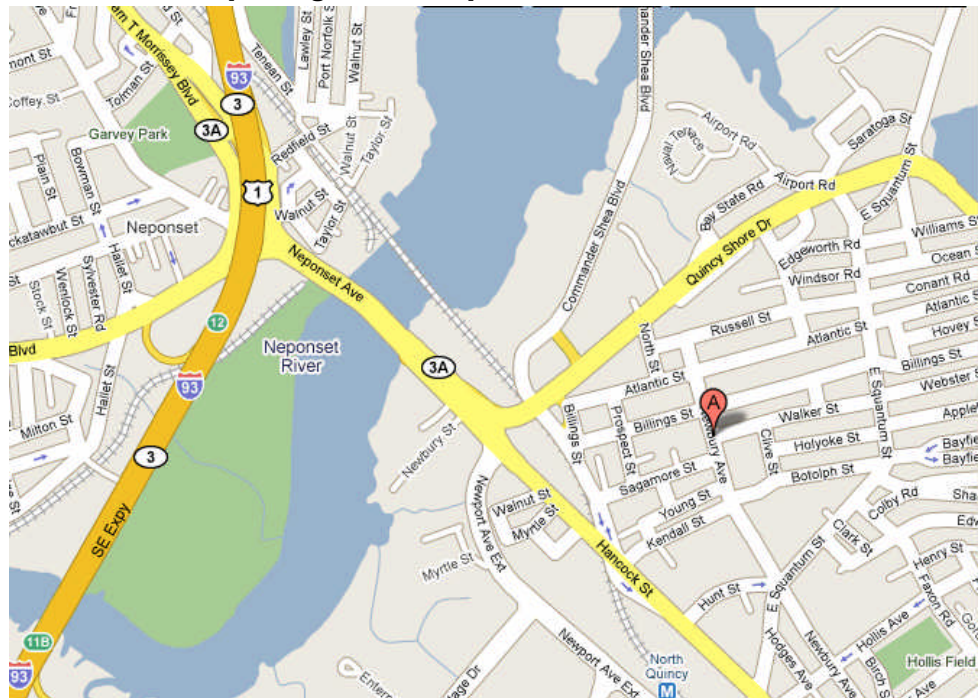

**Off street parking & handicap accessible**

**From Rt.3 / I-93**

**North:**

Take Exit 12, slight right on Gallivan Blvd then slight right on Neponset Ave. towards Quincy. Keep right on the ramp (Hancock St). follow Hancock St up to lights (Shell Station on right) & take a left. Follow straight & take left on Newbury Ave (Kim's Market) church is up on the left

**From Rt.3 / I-93**

**South:**

Take Exit 9 toward N.Quincy/E.Milton, Stay on road 2<sup>nd</sup> set of lights (after Mobil) take right on West .Squantum St. Continue past the Shell station & high school(on left). Take left on Newbury Ave ( @ Kim's Market) church is on the left